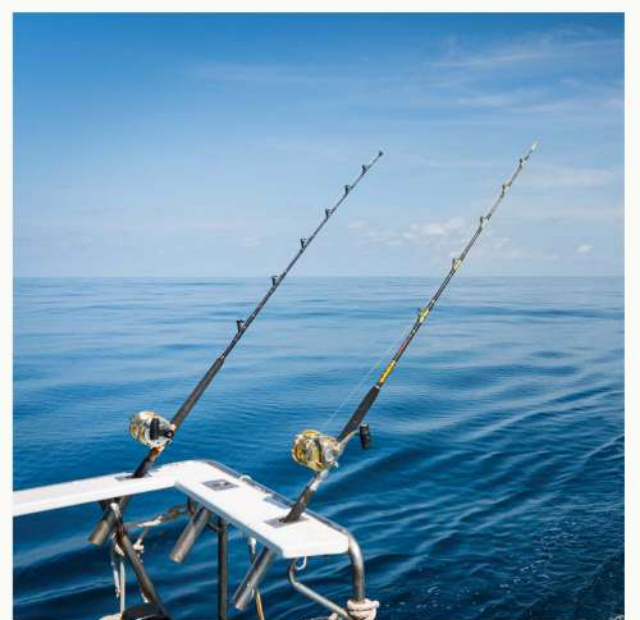

EXTRA SERVICES

WATER ACTIVITIES

OPEN-HEEL FINS
200 THB

SIZE : Kids S - M | L - XL

SWIM FLOAT
300 THB

PADDLE BOARD
500 THB

FLOATING POOL
3,000 THB

IAQUA SEASCOOTER
8,000 THB