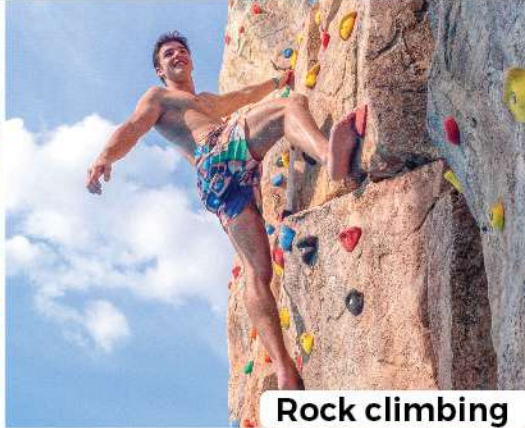

**OPEN DAILY 10 AM - 7 PM**

**COME  
FUN  
WITH  
US**

**Super Fly**

**Zipline**

**Family Fun Zone**

**Ninja Warrior**

**Paddle Board**

**Water Joust**

**Rock climbing**

**Beach Volleyball**

**Walk On Water**

**Cliff Jumping**

**BLUE TREE  
PHUKET**