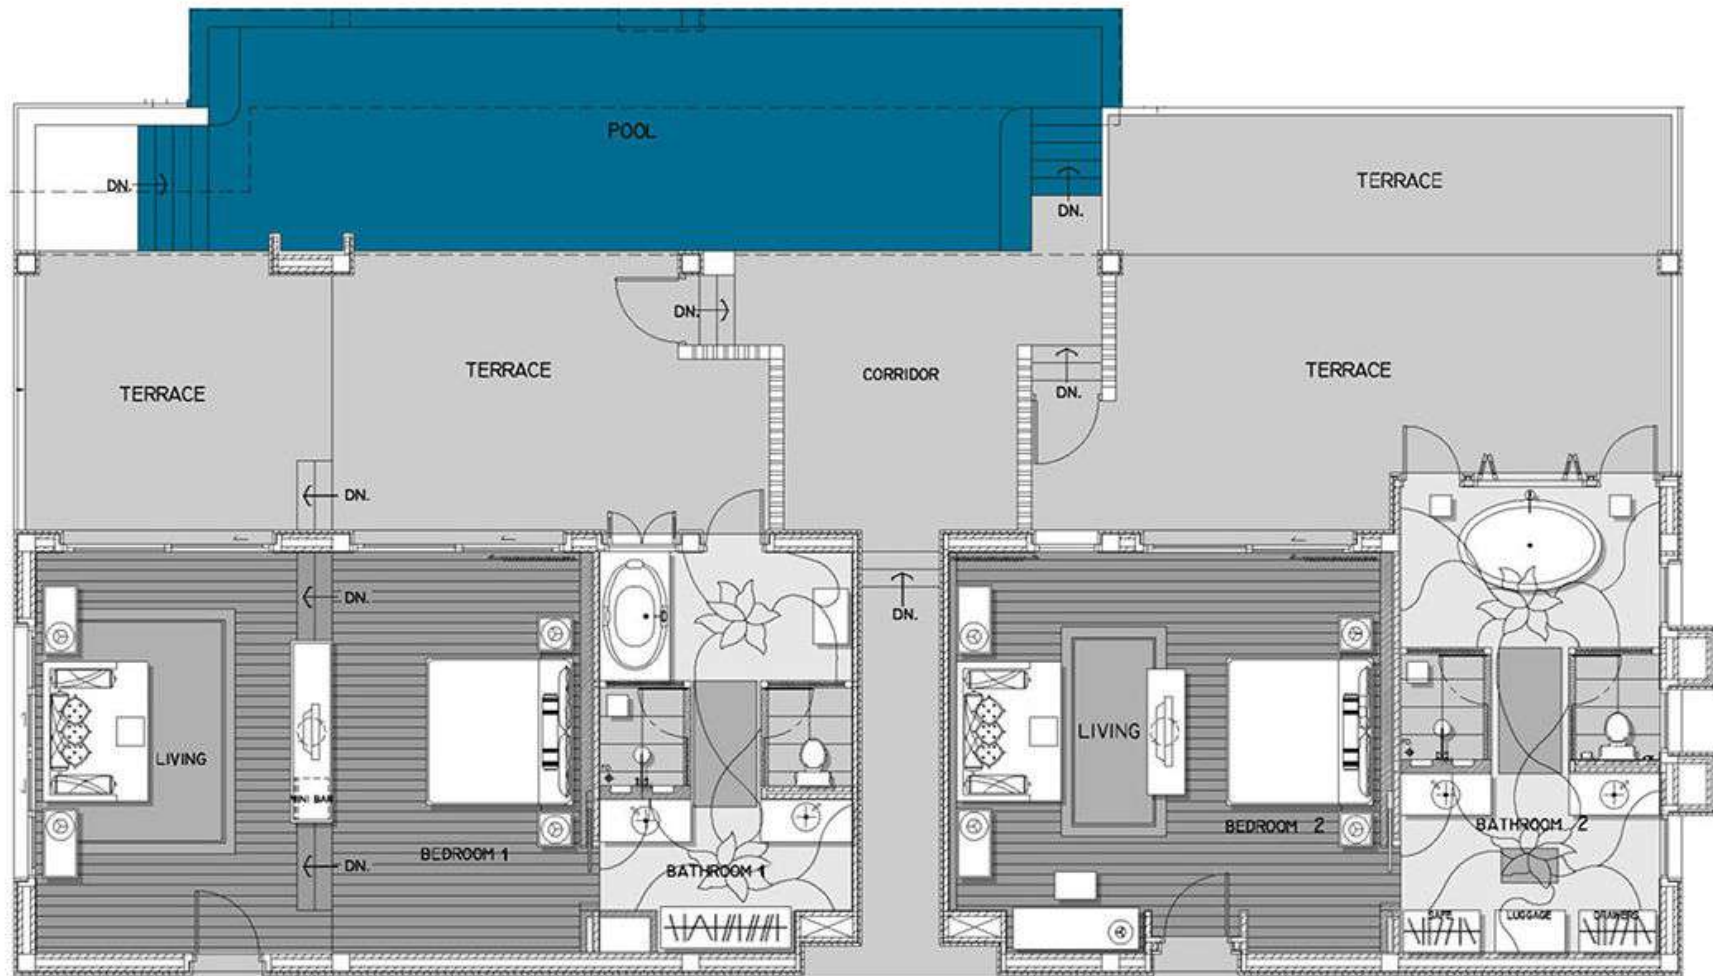

Grand Residence Pool Villa

Average Size: 660 Sq. m.

≡ OCEAN ≡

Two Bedroom Ocean Pool Suite

Average Size: 240 Sq. m.

≡ OCEAN ≡

Spa Pool Suite

Average Size: 210 Sq. m.