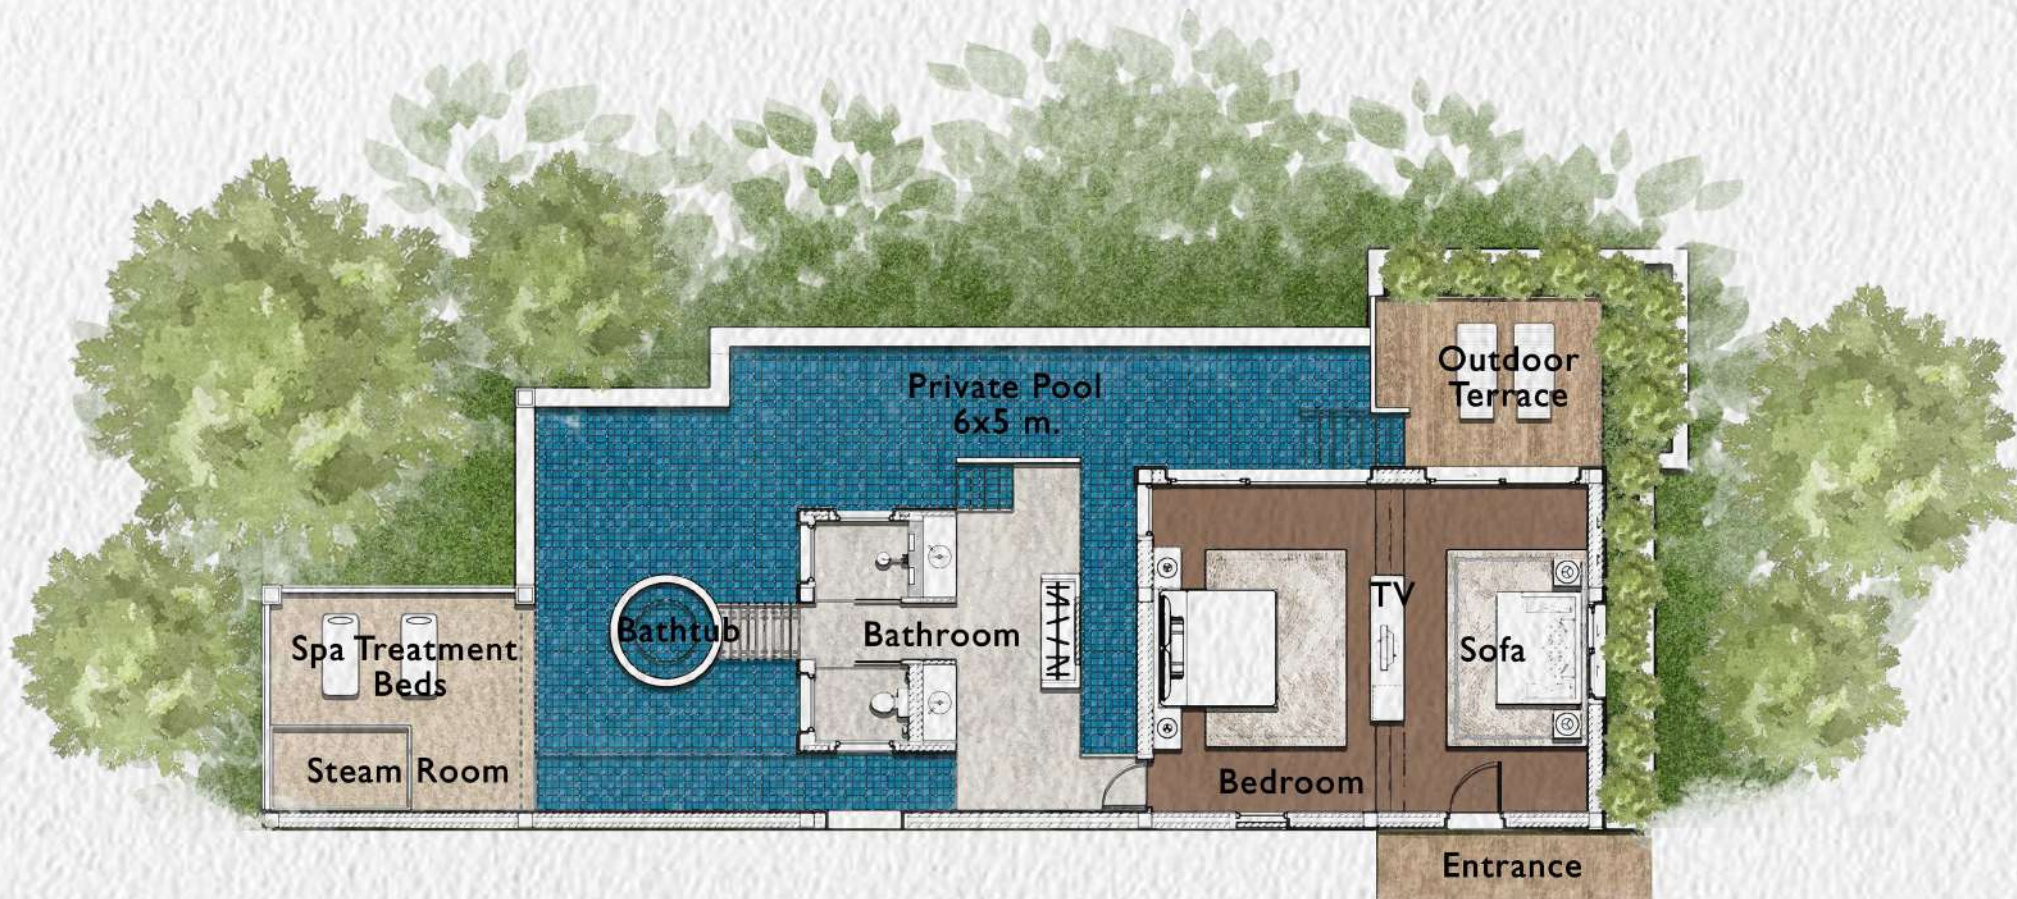

# Grand Residence Pool Villa

Average Size 660 Sq.m.

Please note that the layout of each unit may vary slightly.

OCEAN

# Two Bedroom Ocean Pool Suite

Average Size 240 Sq.m.

Please note that the layout of each unit may vary slightly.

🌊 OCEAN 🌊

# Spa Pool Suite

Average Size 210 Sq.m.

Please note that the layout of each unit may vary slightly.